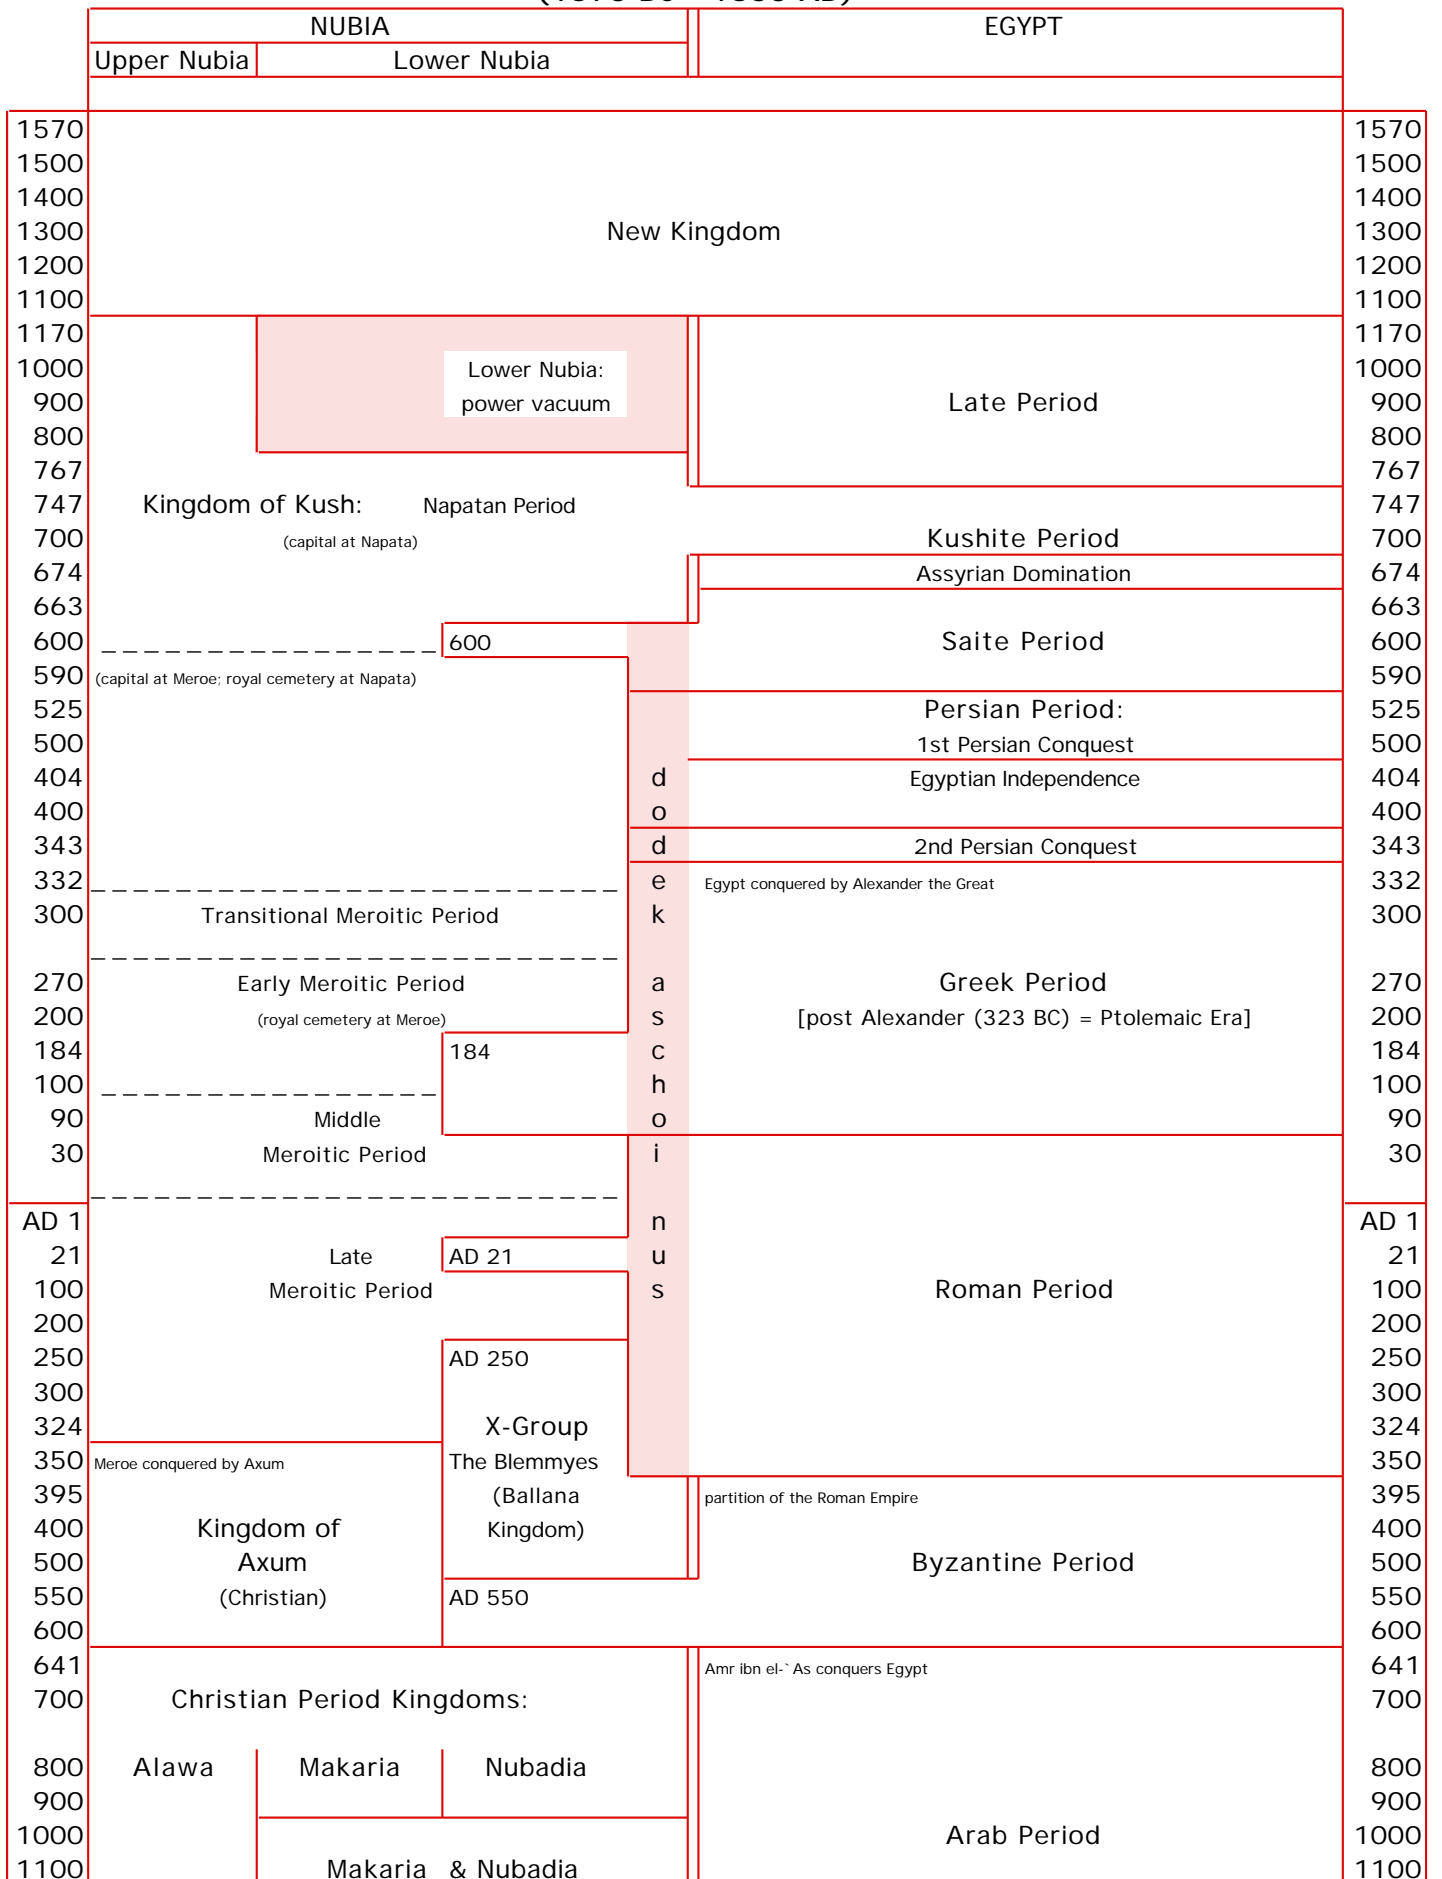

**RELATIVE CHRONOLOGY OF NUBIA AND EGYPT, Pt. II**  
(1570 BC - 1600 AD)

1200		1200
1300		1300
1365		1365
1400		1400
1500	Muslim Conquest	1500
1600		1600